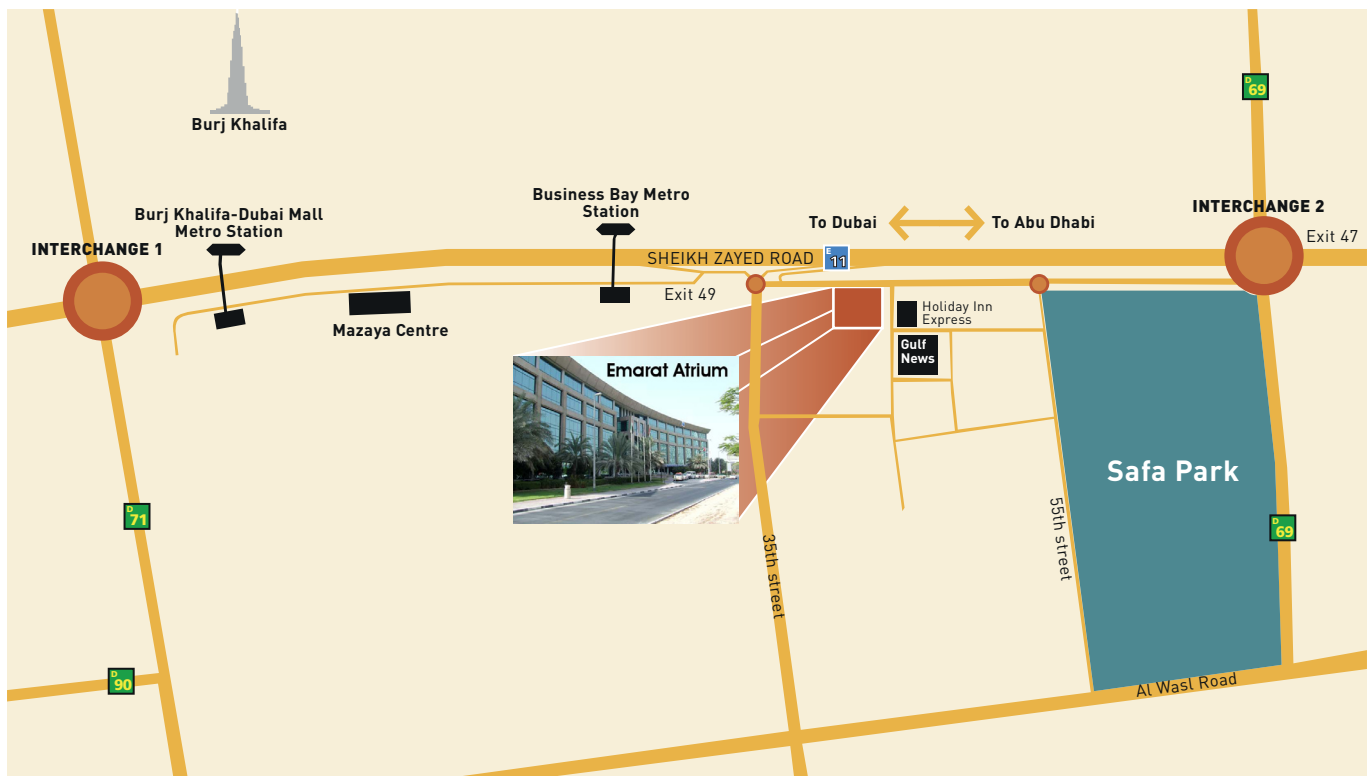

Directions

alshamsi terra firma
LANDSCAPE ARCHITECTS

alshamsi terra firma LLC

PO Box 40020
Suite 217 Emarat Atrium
Sheikh Zayed Road Dubai
UAE

T: +971 (0)4 321 1133

alshamsi terra firma LLC

is located in Suite 217 Emarat Atrium in Dubai. The Emarat Atrium is located on the West side of Sheikh Zayed Road, opposite Business Bay and is very close to Safa Park, Gulf News and the Holiday Inn Express.

Going South towards Abu Dhabi along Sheikh Zayed Road (E11), take Exit 49, stay in the left hand lane and take the second exit from the small roundabout to run southwards parallel to Sheikh Zayed Road.

The Emarat Atrium will be on your right after 300metres. Look out for the twin water features, flag poles and steps at the entrance

Travelling North

towards Bur Dubai on Sheikh Zayed Road , take Exit 47 (Road D69) towards Al Safa and Jumeirah, stay in the left hand lanes which take you over Sheikh Zayed Road, and then bear right keeping Safa Park on your right, filter left onto the D69 and then turn right at the first set of traffic lights, keeping Safa Park on your right and take the first right at the end of the park.

Keep going along the entire 3.6km length of Safa Park which is still on your right, back towards Sheikh Zayed Road. At the roundabout take the second exit (left) and after 550m the Emarat Atrium will be on your left.